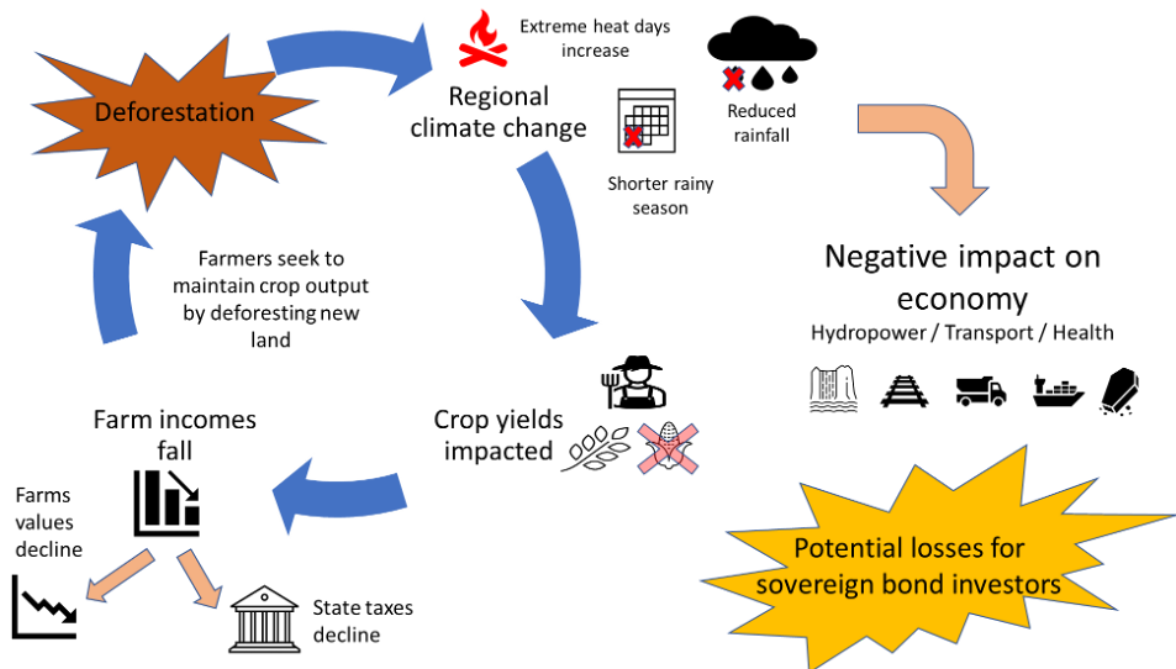

Graphic from Planet Tracker Study “No Rain on the Plain: Deforestation threatens Brazil’s agricultural exports”

**UNDER EMBARGO UNTIL THURSDAY, SEPTEMBER 16 AT 10 A.M. EDT//3 p.m. BST// 4 p.m CET**

Figure 1: The Deforestation-Rainfall Feedback Loop (Source: Planet Tracker)